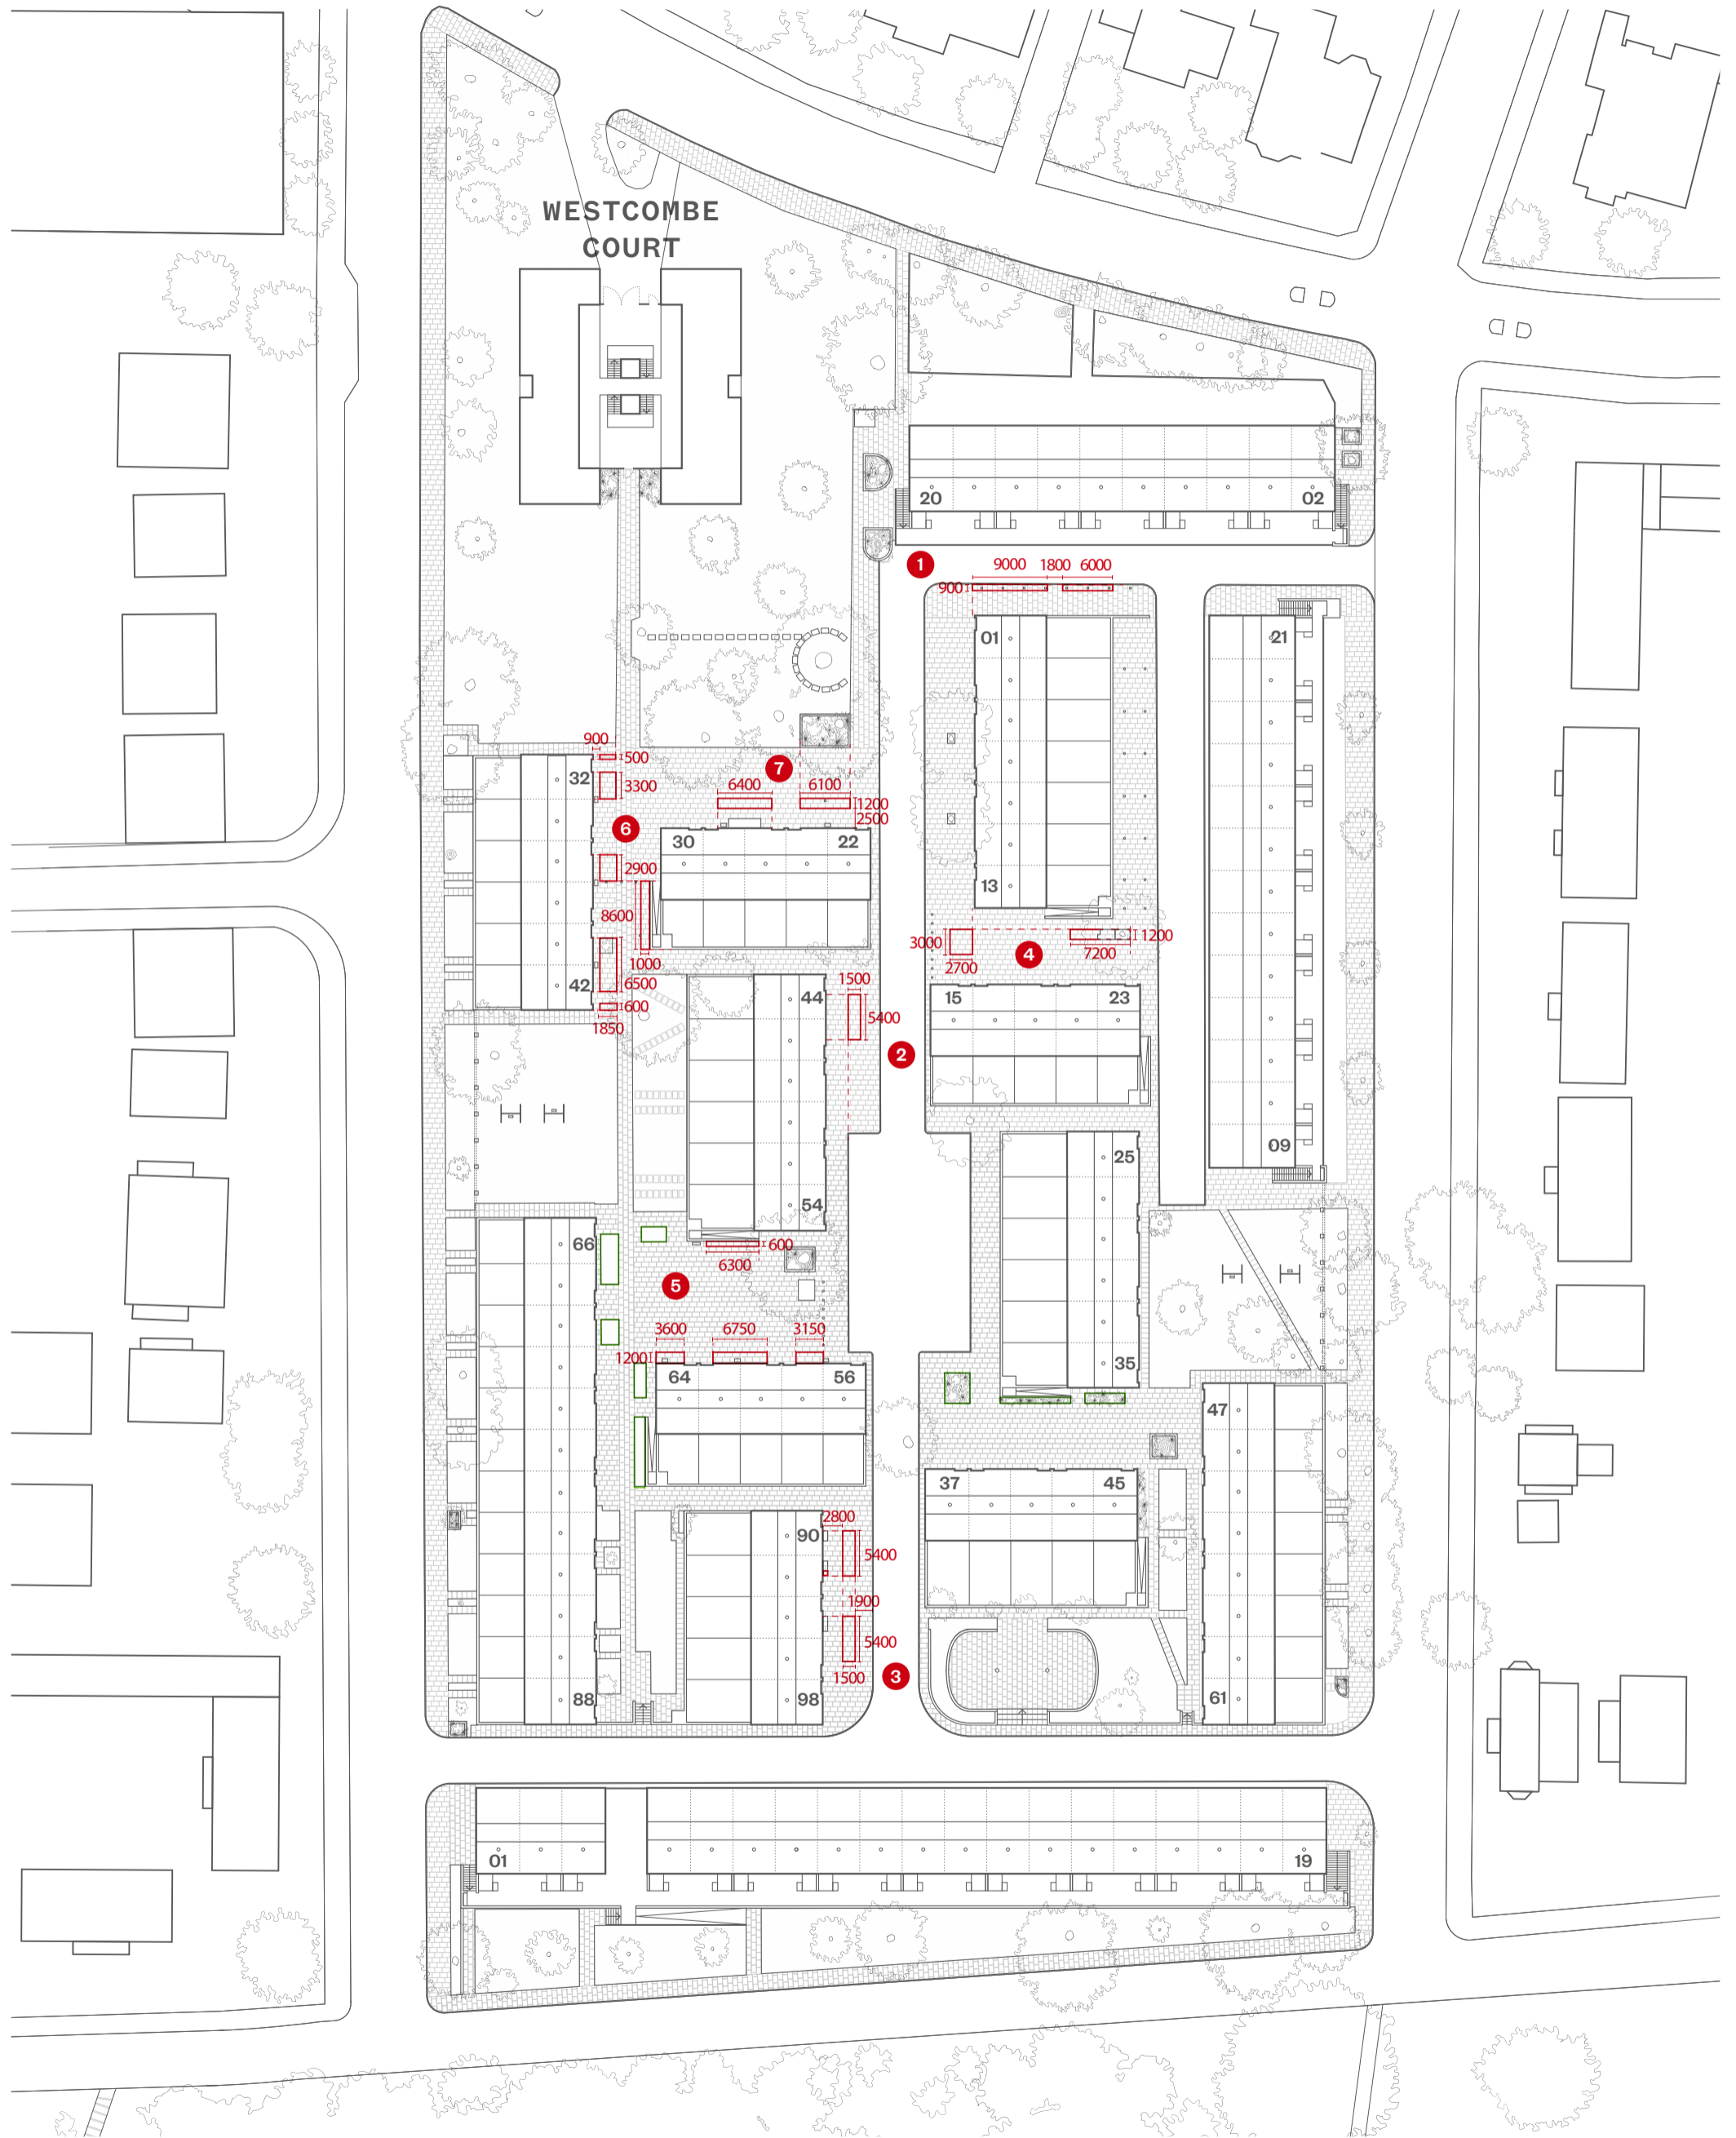

VANBRUGH PARK ESTATE

- Phase 1 pavement flower bed
- Phase 2 pavement flower bed
- Setting out points/alignments

Dimensions are in millimetres if not otherwise stated.
Do not scale off the drawing.

Dimensions are approximate, beds to be aligned with nearest paver to reduce cutting.

PHASE 2 FLOWER BEDS
14.08.23